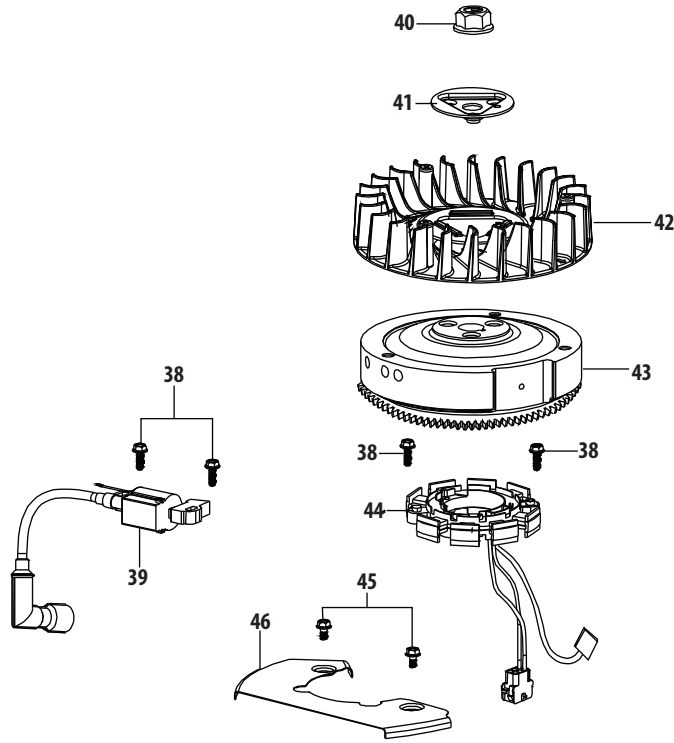

4P90JUA Ignition & Electrical

Ref.	Part Number	Description
38	710-04920	Bolt M6×28
39	951-12220	Ignition Coil Assembly
40	712-04220	Flywheel Nut M16×1.5
41	951-12221	Fan Mounting Plate
42	751-12222A	Cooling Fan
43	951-12223	Flywheel
44	951-12224	Coil Assy. Charge
45	710-04940	Bolt M6×10
46	951-12279	Cowl